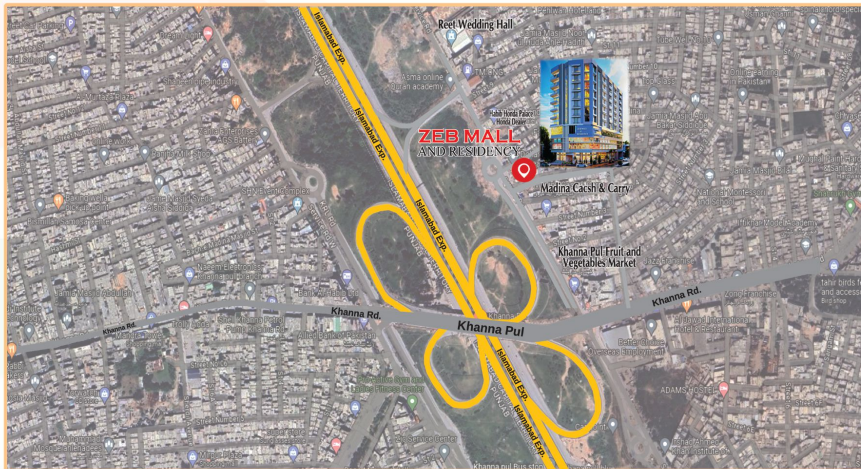

# Expressway, Signal Free Corridor and High-Rise in Islamabad.

Amidst the most ideal location of Main Service Road, Khanna Pul Fly Over signal free corridor is High Rise Project in Islamabad Expressway with terrific prospects. None of the above-mentioned malls are easily accessible for people living across whole bracket from Faizabad up to DHA-2, Naval Anchorage, Gulzar-e-Quaid, Falcon Complex, Ghauri Town and Fazaia Colony. Shortly, ZEB Mall and Residency rises tall on its extraordinary living features. Surrounded by the city buzz, There are heaps of schools, colleges, hospitals, masjids, situated in the heart of main commercial hub of Islamabad, ZEB Mall and Residency bears a location that is not only exquisite, but also highly convenient. The scenic and prestigious address of ZEB Mall and Residency offers an exclusive lifestyle to those accustomed to the finest of living. Ideal for the modern family, ZEB Mall and Residency provides an amenity-rich lifestyle.